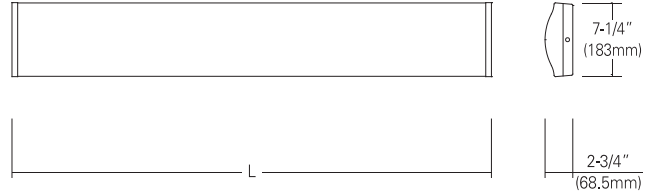

VRPD

120V, 220V-230V and 277V

LED Eurowrap Liner fixture with Continuous Row-Surface or Pendant Mounted

Catalog #		Type
Project		Date
Prepared by		

LED

Dimension Table

Housing	[VRPD2-20]	[VRPD4-30]
L (Length)	23-3/8" (593mm)	46-3/4" (1,186mm)